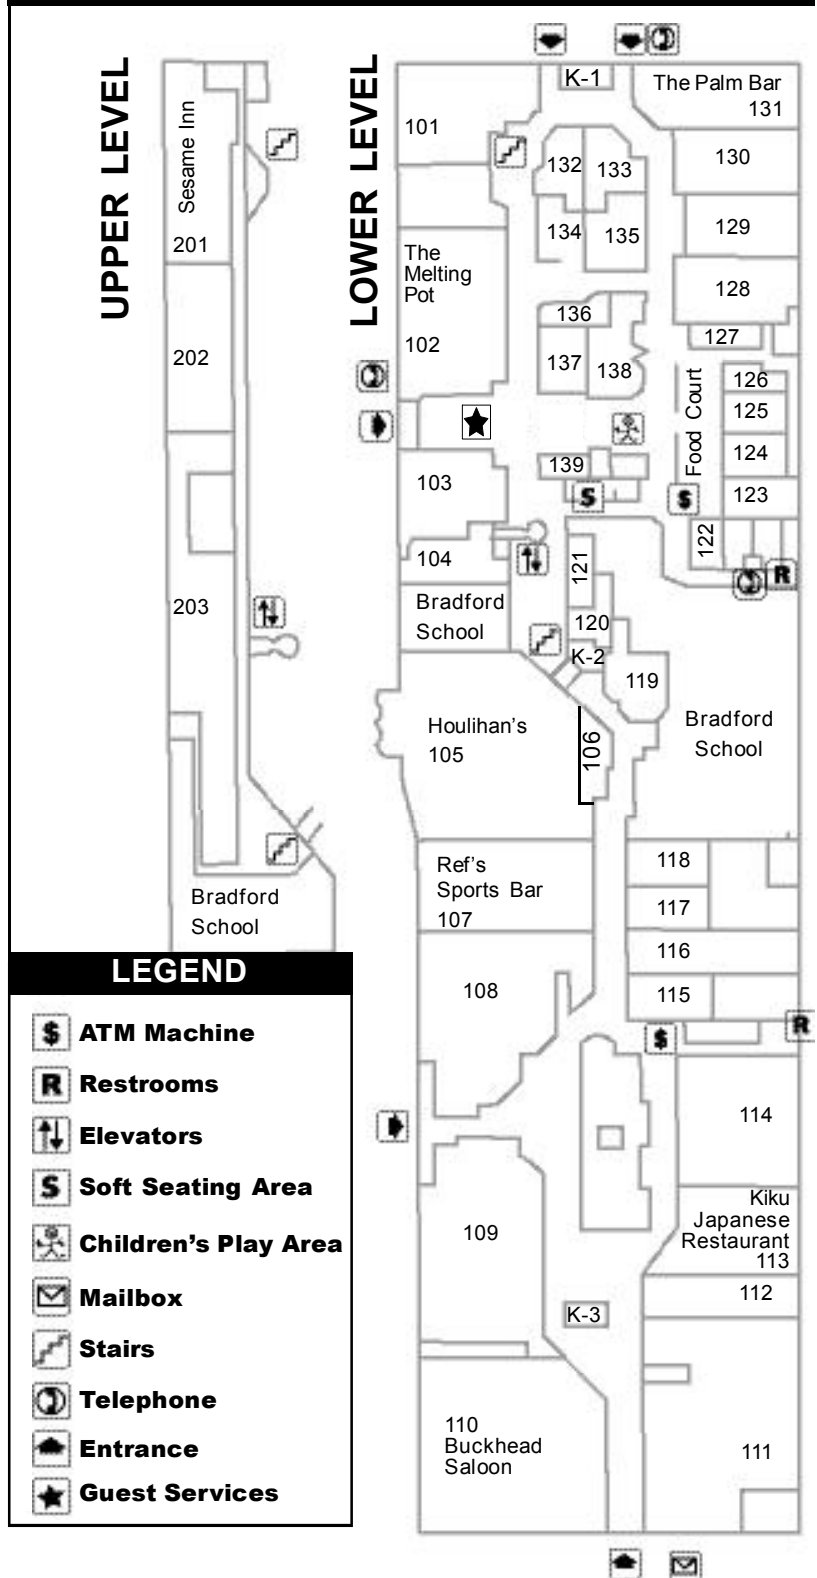

STATION SQUARE

THE SHOPS AT STATION SQUARE

136	Accentricity Fashion Jewelry	391.1404
132	American Country Collection	281.4909
202	All Steel	281.6120
K-1	Blinky Jim	281.6035
	Bradford School	391.6710
128	Bradley's Books	391.3987
110	Buckhead Saloon	232.3101
121	Cool Beans Coffee Co.	434.0181
106	Debbie's Candle	
	Connection - NOW OPEN	281.5051
112	Debwal	434.6365
134	Dolce	261.1234
133	Exxact! Haircutting	471.2515
122	Game Room	
★	Guest Services Center	261.2811
103	Heinz Healey's	281.5115
127	Home V.O.I.C.E.S.	281.5953
108	Hometowne Sports	471.7280
115	Hometowne Sports for Her	246.4591
116	Hometowne Sports for Kids	471.7280
105	Houlihan's	232.0302
117	Jezebel	471.6445
113	Kiku Japanese Restaurant	765.3200
203	Live Nation	562.9900
139	Loova	227.0985
102	Melting Pot, The	261.3477
138	Morini	765.1515
123	Napoli's Pizza - NOW OPEN	281.5511
109	New York New York	765.3300
131	Palm Bar, The	<i>coming soon!</i>
137	Pennsylvania Wine Cellars	642.9212
K-3	Pittsburgh Scenes by	
	Nevin Robinson	391.8877
119	Poor Richard's Tobacco	281.1133
129	Pro Image	232.3828
107	Ref's Sports Bar	594.7337
K-2	Sam Thong, Artist	391.1570
201	Sesame Inn	281-8282
120	Soxx Shop	471.8808
104	St. Brendan's Crossing	471.0700
130	S.W. Randall Toys & Gifts	471.8800
134	Three Rivers Candy	261.1234

FREIGHT HOUSE SHOPS & COMMERCE COURT